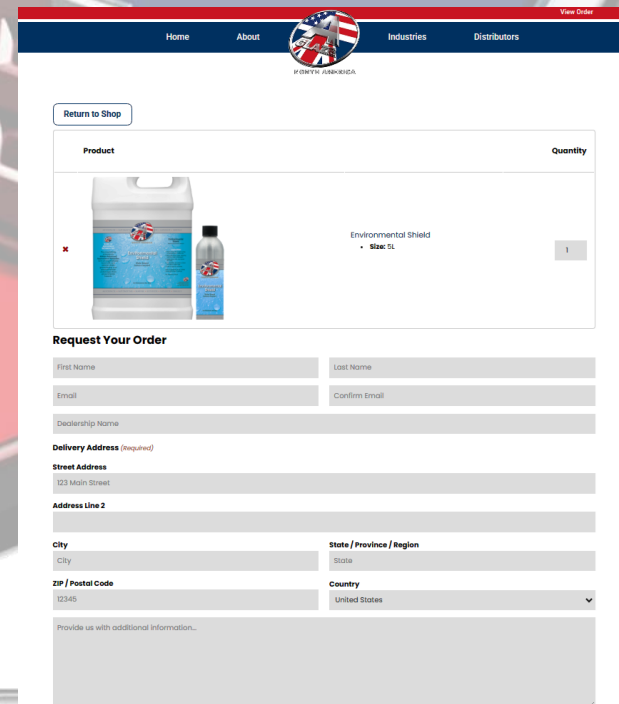

- Checkout/View Order: In the upper righthand corner you will find the VIEW ORDER box.
- Here you can review your order, adjust product quantities and check out.
- No log-in or passwords needed.
- Confirm your order & Quantities
- Fill out the REQUEST YOUR ORDER form.
- All orders received prior to 2pm EST will ship same day
- Shipment confirmation will be provided