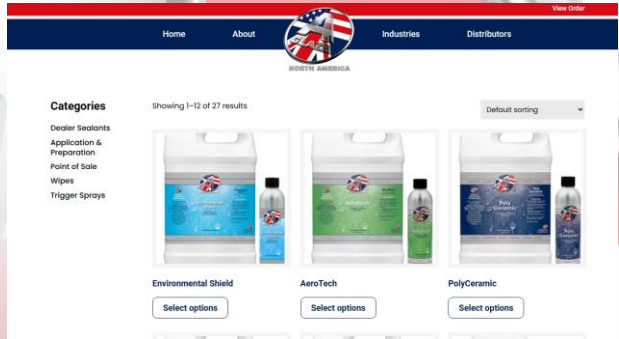

ORDERING PRODUCT ONLINE

- Visit: <https://www.aglaze-na.com/shop/> here you will be directed to our main product page.

- Select the product you require: Note the sidebar for quicker access to certain products
- Choose a size option and click ORDER PRODUCT
- Quantity: Product quantities can be adjusted at Checkout