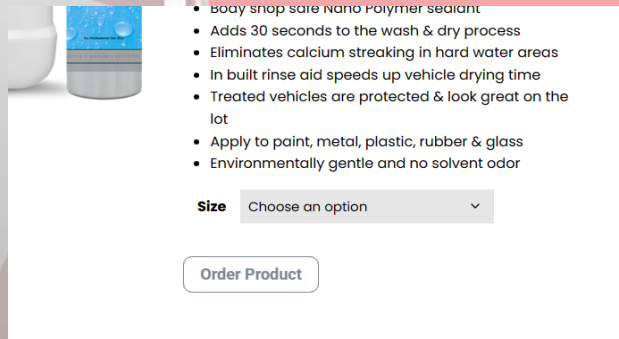

ORDERING PRODUCT ONLINE

- Visit: <https://www.aglaze-na.com/shop/> here you will be directed to our main product page.

- Select the product you require: Note the sidebar for quicker access to certain products
- Choose a size option and click ORDER PRODUCT
- Quantity: Product quantities can be adjusted at Checkout